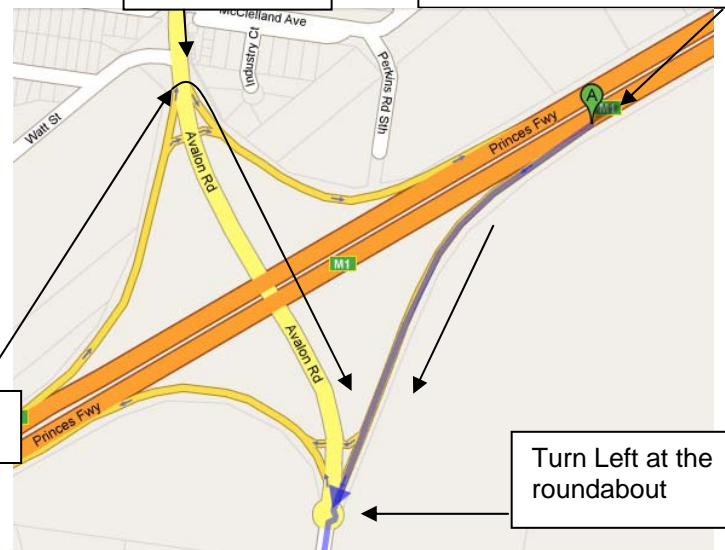

Directions from Geelong

1. Take the second Lara exit
2. Turn right onto the overpass
3. Go straight ahead at the roundabout
4. When the main road veers left into Dandos Road turn right into Avalon Road
5. At the end of the Asphalt, just as you reach the dirt road you will see the Avalon College gates on your right
6. Ring us if you have any problems - 0352824733

From Geelong

Directions to

Avalon College

480 Avalon Road
Lara Victoria 3212
Australia
Phone: 5282 4733

Melways reference: Map 423 H8 -G12
or Key Map page 11, C14

From Lara

From Melbourne

Turn Left at the roundabout

Turn right here
at
No Through
Road

Turn right into
the Avalon
College Gates

Directions from Melbourne

Do not take the Avalon Airport exit from the freeway

1. Take the Lara exit – the first exit after the Avalon Airport exit
2. Turn left at the roundabout into Avalon Road
3. When the main road veers left into Dandos Road turn right into Avalon Road
4. At the end of the Asphalt, just as you reach the dirt road you will see the Avalon College gates on your right
5. Ring us if you have any problems - 0352824733